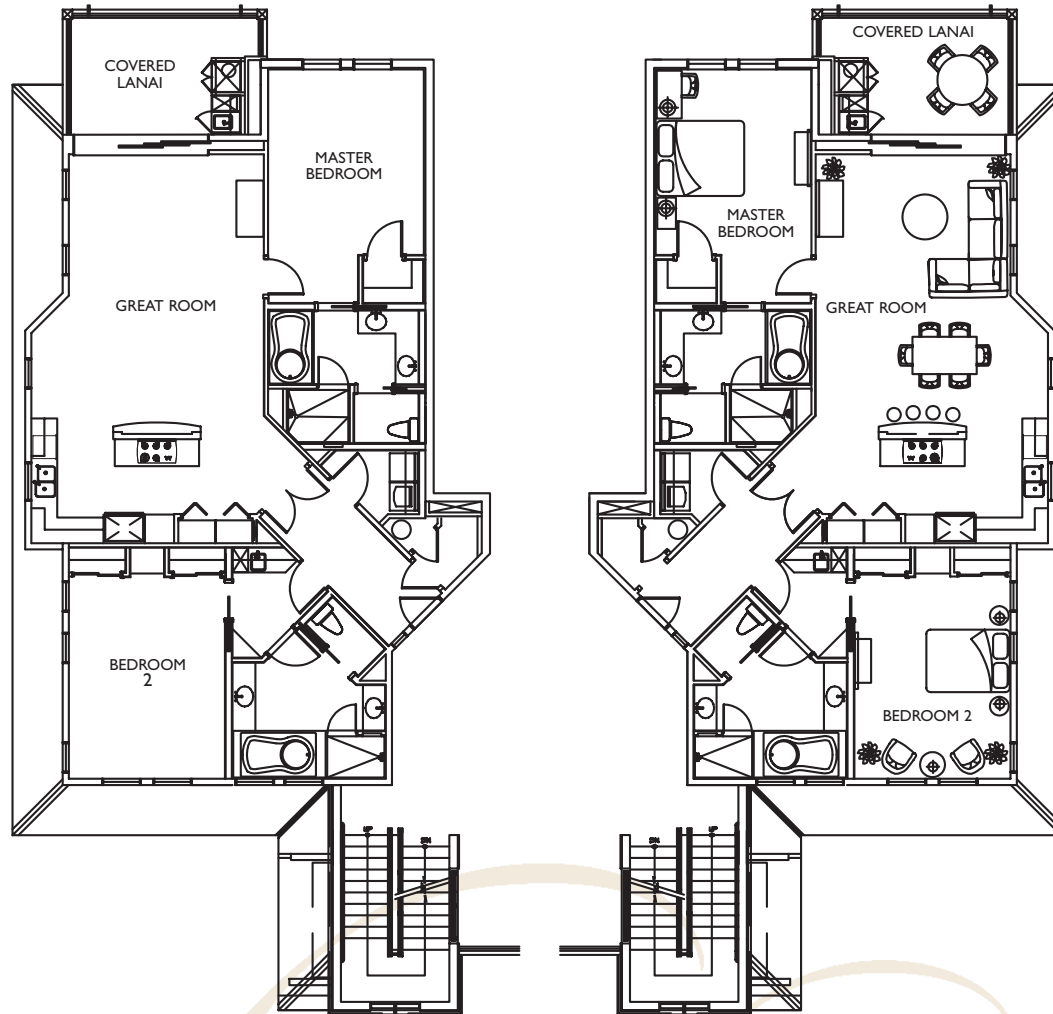

GARDEN VILLAS

REPRESENTS UNITS B, C, L & M • 2 BEDROOMS, 2 BATHS

**SECOND &
THIRD FLOORS**

Interior Space	1,554 sf
Lanai	150 sf
Total Living Space	1,704 sf

This is an artist's depiction of Centex Destination Properties' current development concepts for Kōlea, which continue to evolve and are subject to change without notice. Condo Villas are not furnished. Condo Villa finishes and specifications are subject to change without notice.